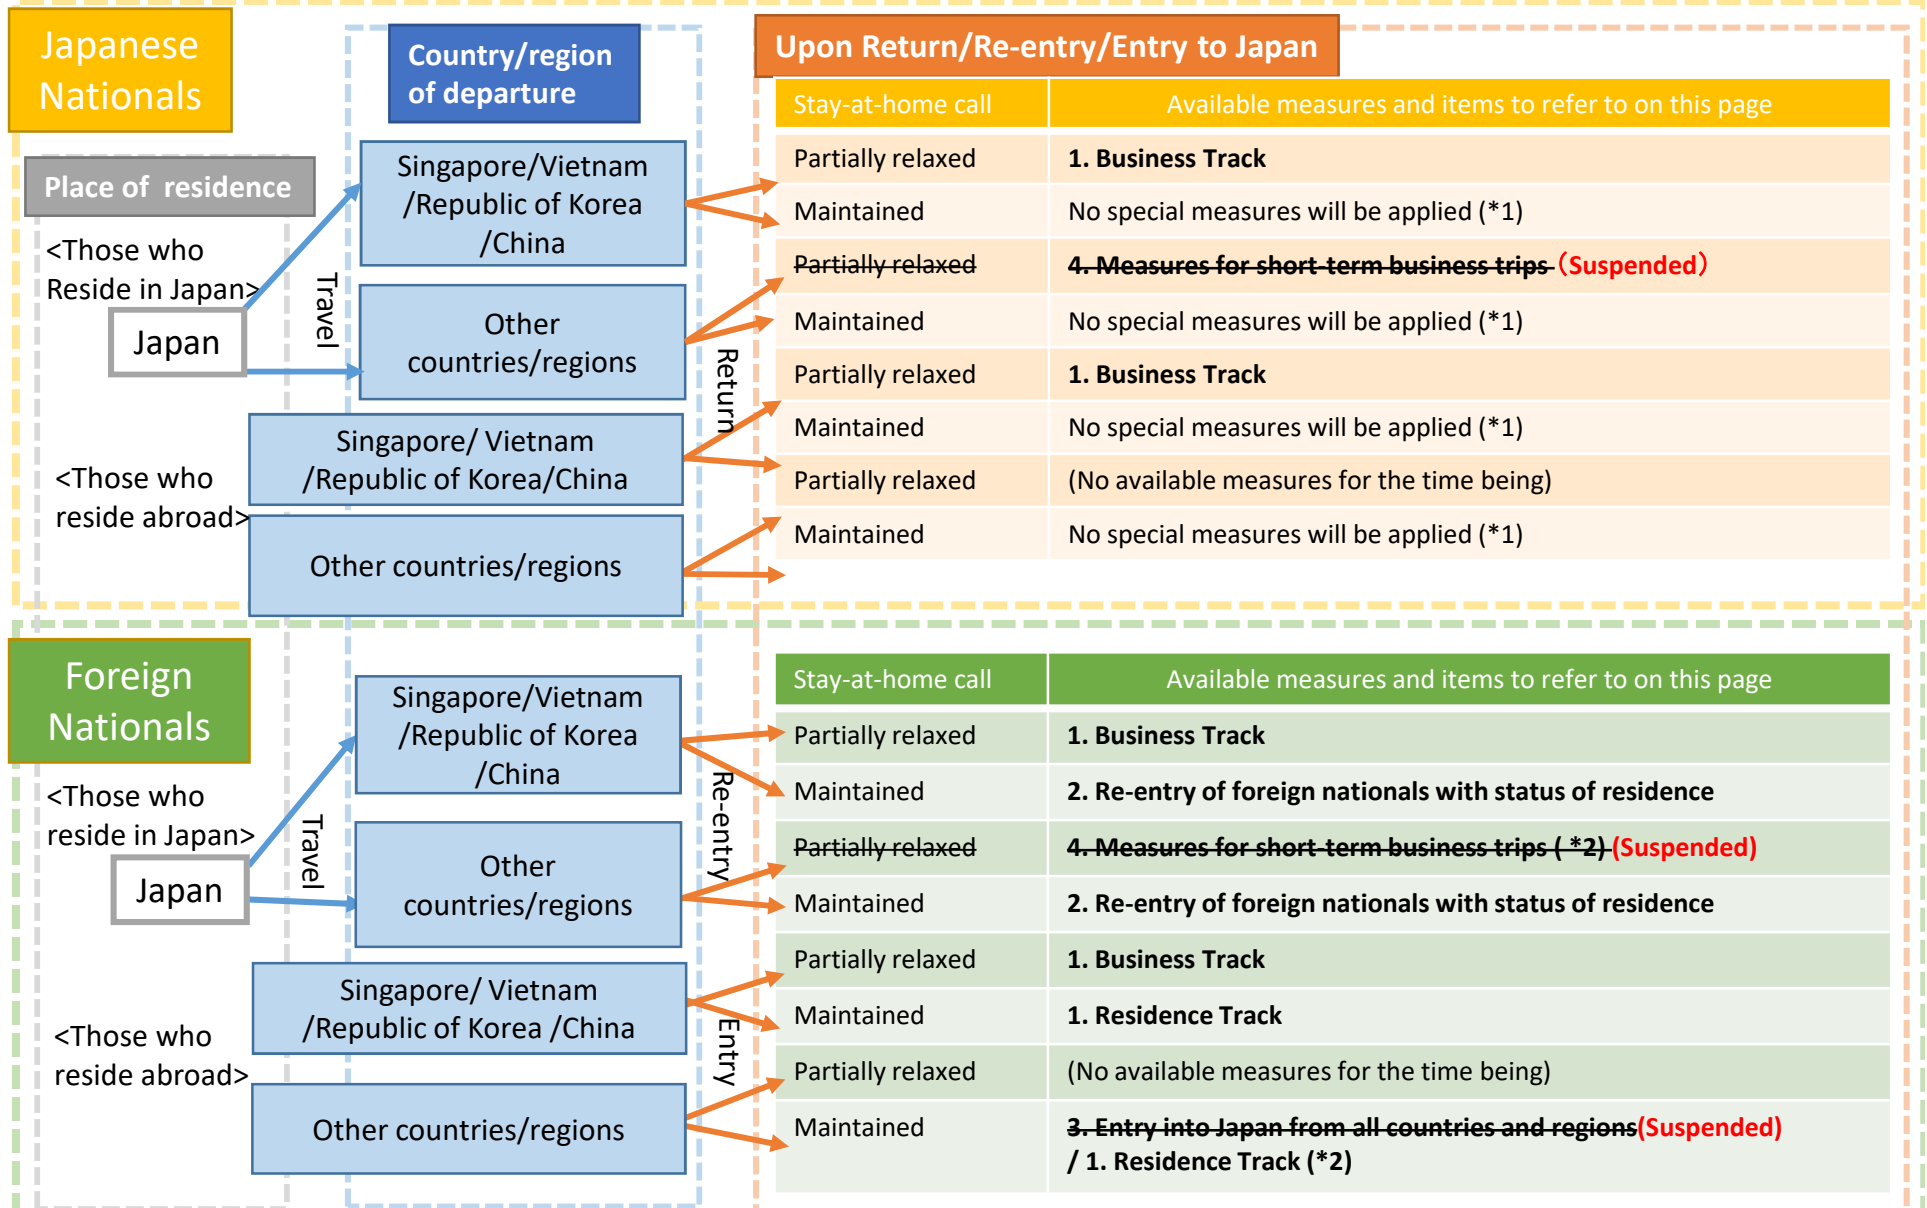

# Measures in Operation for Entry/Re-entry/Return to Japan As of December 27, 2020

\*1: In this case, you are requested to refrain from using public transportation and to stay at home for 14 days.

\*2: Available if you reside in Thailand, Cambodia, Brunei, Malaysia, Myanmar, Laos or Taiwan..